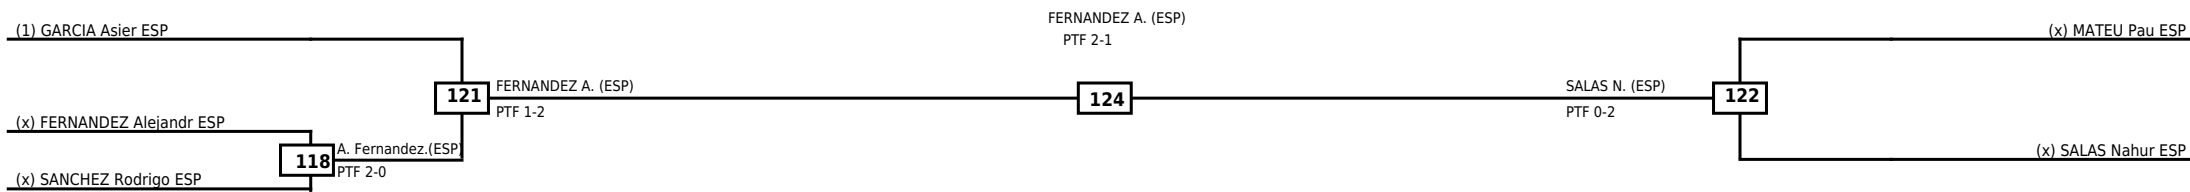

Quarterfinals	Semifinals	Final	Semifinals	Quarterfinals

Classification
1 FERNANDEZ Alejandro ESP
2 SALAS Nahur ESP
3 GARCIA Asier ESP
3 MATEU Pau ESP

LEGEND	RSC: Win by Referee stops contest	WDR: Win by Withdrawal	DQB: Win by Disqualification for Unsportsmanlike behavior
(x)Seed	PTF: Win by Final score	DSQ: Win by Disqualification	R: Round