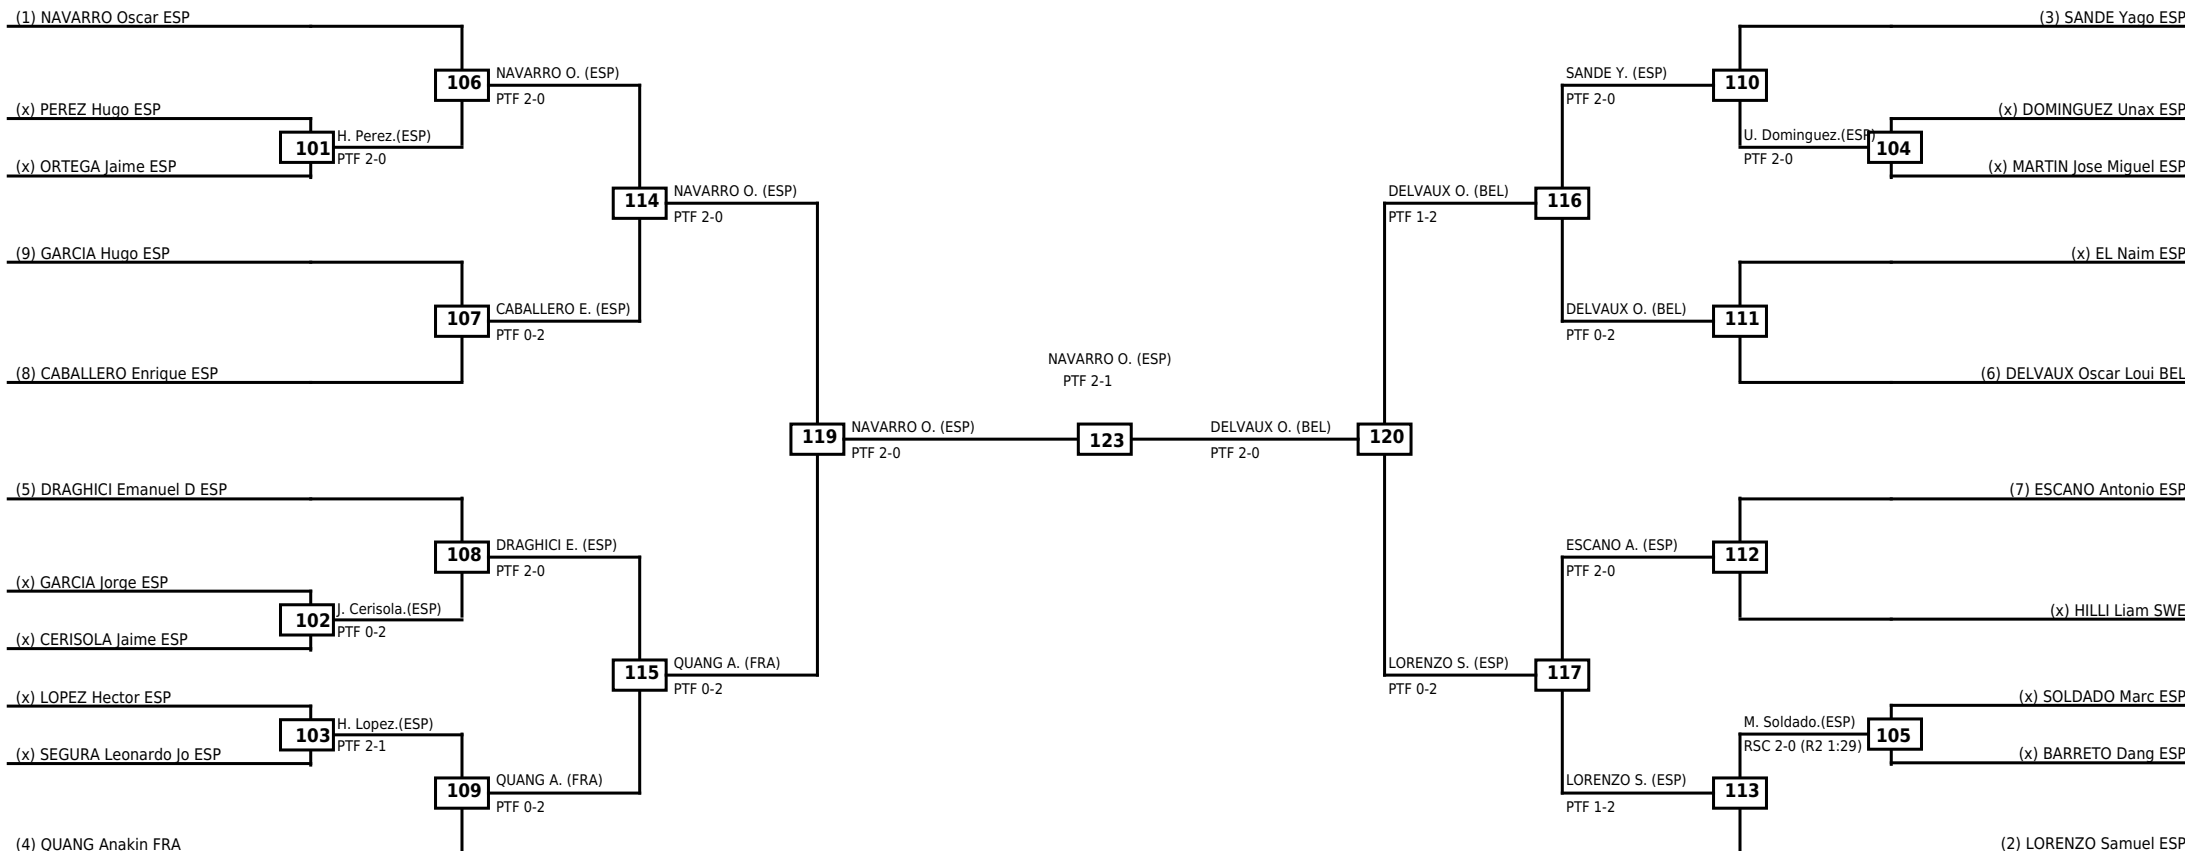

Round of 32 Round of 16 Quarterfinals Semifinals Final Semifinals Quarterfinals Round of 16 Round of 32

Classification
1 CASAS Nicolas ESP
2 ARAUJO Adrian ESP
3 ANDRES Adrian ESP
3 GARCIA Marc ESP

LEGEND RSC: Win by Referee stops contest WDR: Win by Withdrawal DQB: Win by Disqualification for Unsportsmanlike behavior
 (x)Seed PTF: Win by Final score DSQ: Win by Disqualification R: Round

Round of 32 Round of 16 Quarterfinals Semifinals Final Semifinals Quarterfinals Round of 16 Round of 32

Classification
1 CORBACHO Lucas ESP
2 ACKEY Khephren FRA
3 ALAMI Mohammad SWE
3 SANCHEZ Alejandro ESP

LEGEND RSC: Win by Referee stops contest WDR: Win by Withdrawal DQB: Win by Disqualification for Unsportsmanlike behavior
 (x)Seed PTF: Win by Final score DSQ: Win by Disqualification R: Round

Round of 32 Round of 16 Quarterfinals Semifinals Final Semifinals Quarterfinals Round of 16 Round of 32