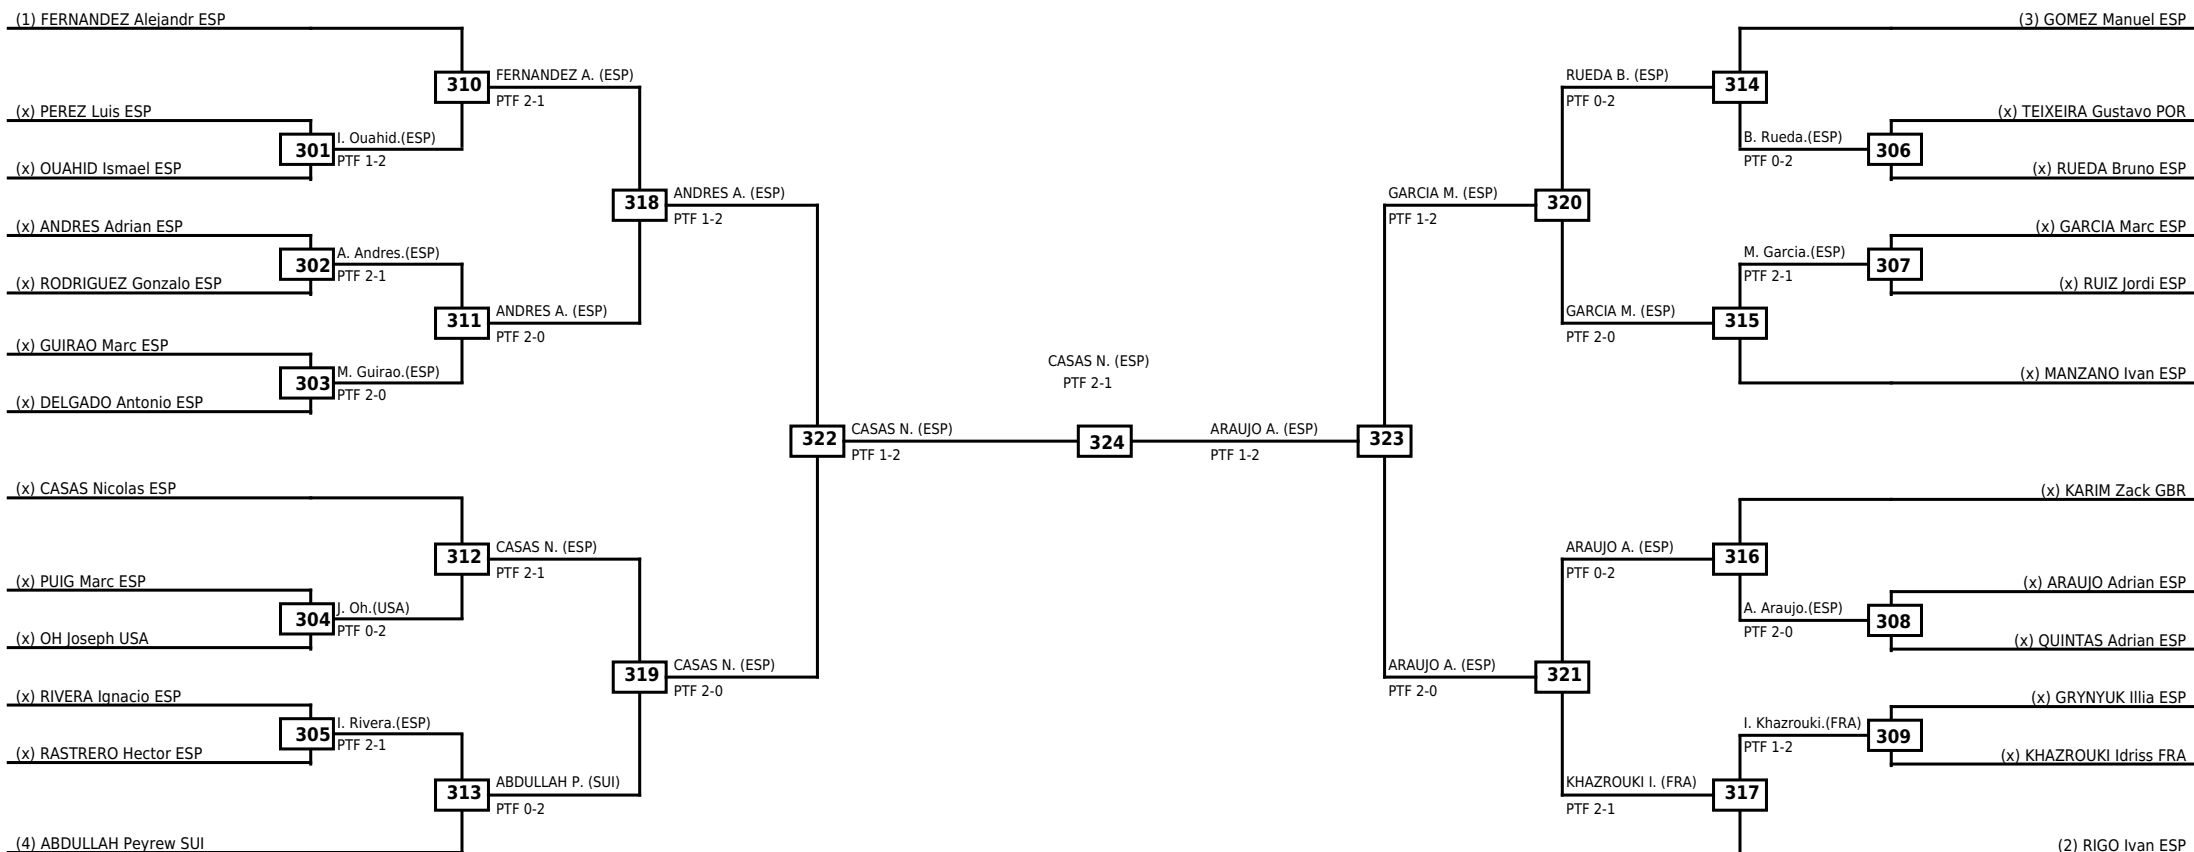

Round of 32   Round of 16   Quarterfinals   Semifinals   Final   Semifinals   Quarterfinals   Round of 16   Round of 32

Classification
1 CASAS Nicolas ESP
2 ARAUJO Adrian ESP
3 ANDRES Adrian ESP
3 GARCIA Marc ESP

LEGEND   RSC: Win by Referee stops contest   WDR: Win by Withdrawal   DQB: Win by Disqualification for Unsportsmanlike behavior
(x)Seed   PTF: Win by Final score   DSQ: Win by Disqualification   R: Round