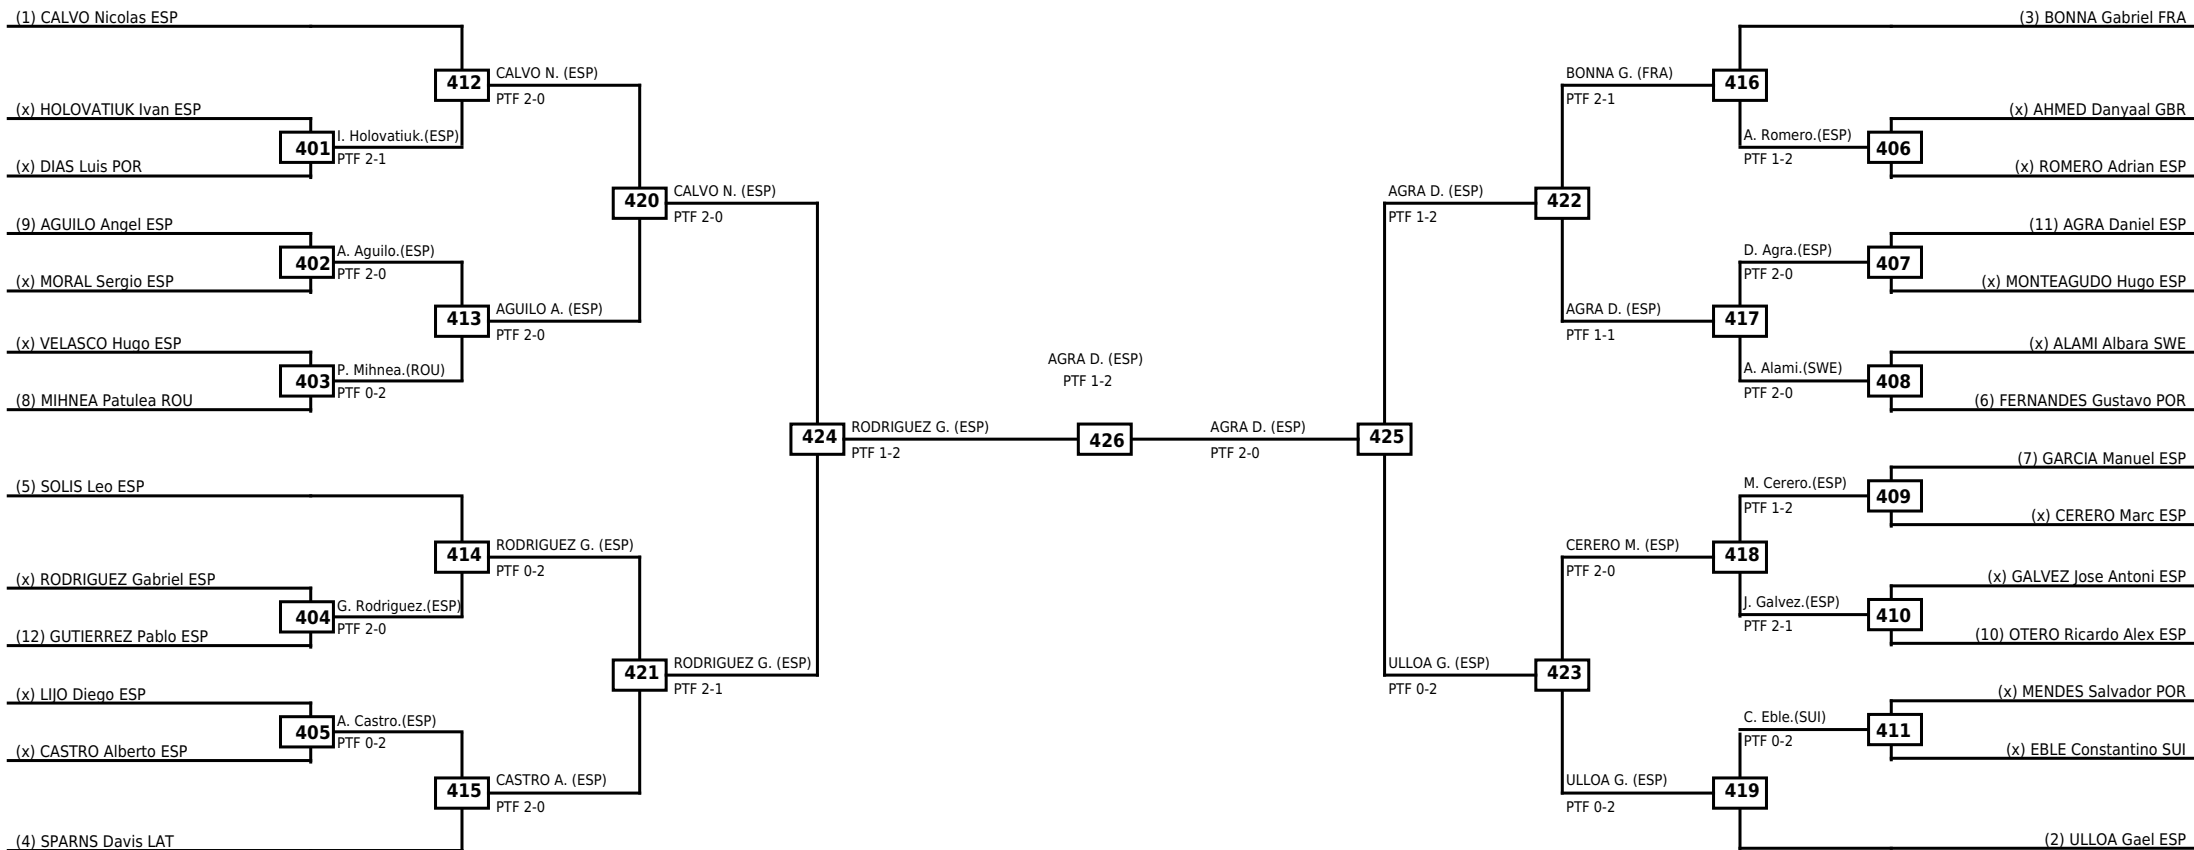

Round of 32 Round of 16 Quarterfinals Semifinals Final Semifinals Quarterfinals Round of 16 Round of 32

Classification
1 KHABAROV Danila ESP
2 DELGADO James Bryant ESP
3 MORATO Milo FRA
3 EL Zakaria ESP

LEGEND RSC: Win by Referee stops contest WDR: Win by Withdrawal DQB: Win by Disqualification for Unsportsmanlike behavior
 (x)Seed PTF: Win by Final score DSQ: Win by Disqualification R: Round

Round of 64 Round of 32 Round of 16 Quarterfinals Semifinals Final Semifinals Quarterfinals Round of 16 Round of 32 Round of 64

LEGEND RSC: Win by Referee stops contest WDR: Win by Withdrawal DQB: Win by Disqualification for Unsportsmanlike behavior
(x)Seed PTF: Win by Final score DSQ: Win by Disqualification R: Round

Round of 32 Round of 16 Quarterfinals Semifinals Final Quarterfinals Round of 16 Round of 32