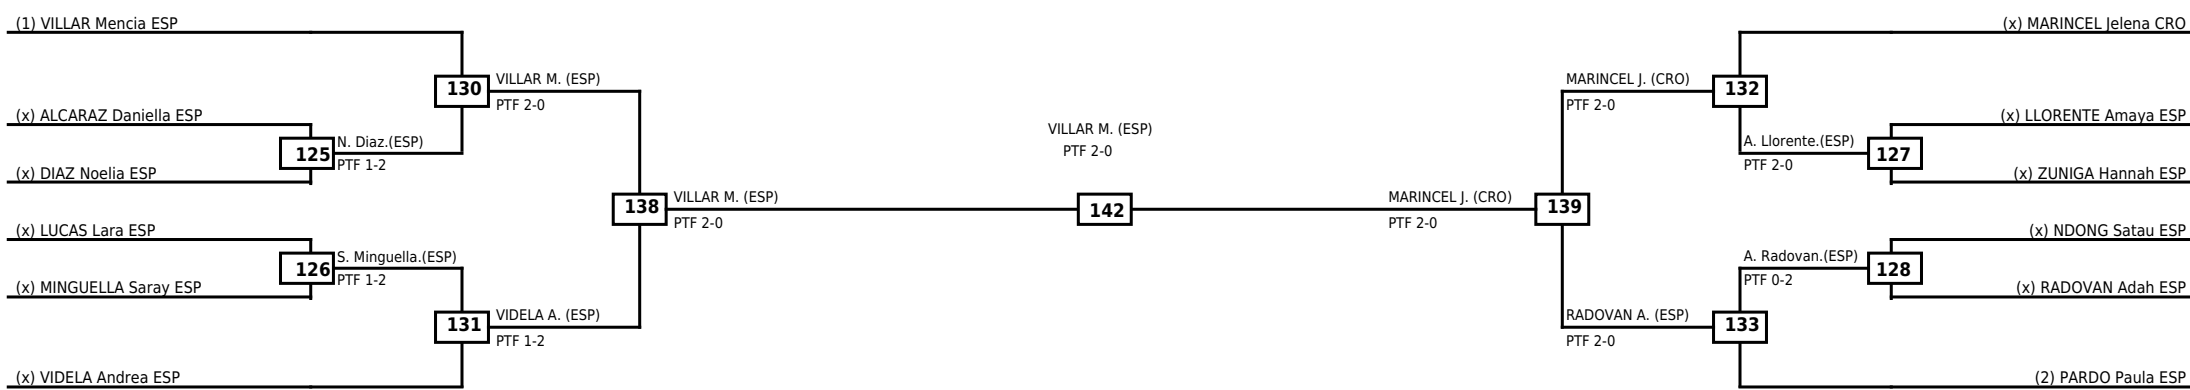

Round of 16	Quarterfinals	Semifinals	Final

Classification
1 VILLAR Mencia ESP
2 MARINCEL Jelena CRO
3 RADOVAN Adah ESP
3 VIDELA Andrea ESP

LEGEND RSC: Win by Referee stops contest   WDR: Win by Withdrawal   DQB: Win by Disqualification for Unsportsmanlike behavior
(x)Seed   PTF: Win by Final score   DSQ: Win by Disqualification   R: Round