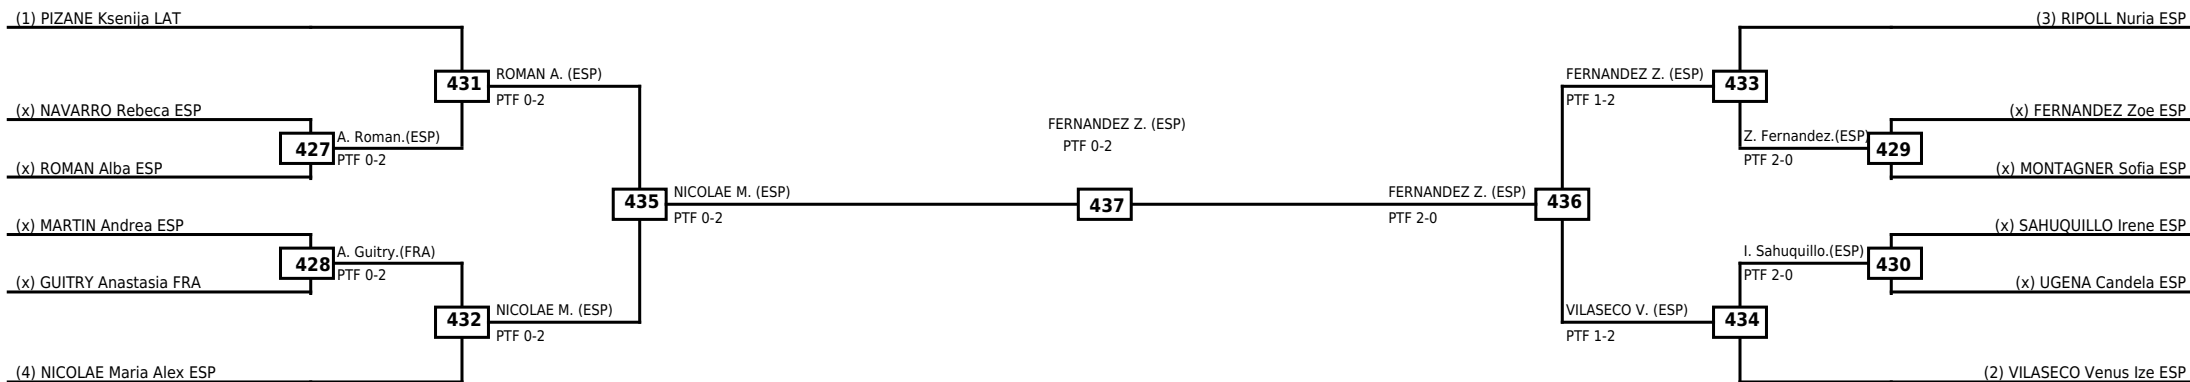

LEGEND	RSC: Win by Referee stops contest	WDR: Win by Withdrawal	DQB: Win by Disqualification for Unsportsmanlike behavior
(x)Seed	PTF: Win by Final score	DSQ: Win by Disqualification	R: Round

Quarterfinals	Semifinals	Final	Semifinals	Quarterfinals
---------------	------------	-------	------------	---------------

Classification
1 ARES Zoe ESP
2 MUNIESA Claudia ESP
3 LOOF Adele SWE
3 PURRINOS Paula Maria ESP

LEGEND	RSC: Win by Referee stops contest	WDR: Win by Withdrawal	DQB: Win by Disqualification for Unsportsmanlike behavior
(x)Seed	PTF: Win by Final score	DSQ: Win by Disqualification	R: Round

Round of 16	Quarterfinals	Semifinals	Final
-------------	---------------	------------	-------

Classification
1 FERNANDEZ Zoe ESP
2 NICOLAE Maria Alexandra ESP
3 VILASECO Venus Ize ESP
3 ROMAN Alba ESP

LEGEND	RSC: Win by Referee stops contest	WDR: Win by Withdrawal	DQB: Win by Disqualification for Unsportsmanlike behavior
(x)Seed	PTF: Win by Final score	DSQ: Win by Disqualification	R: Round