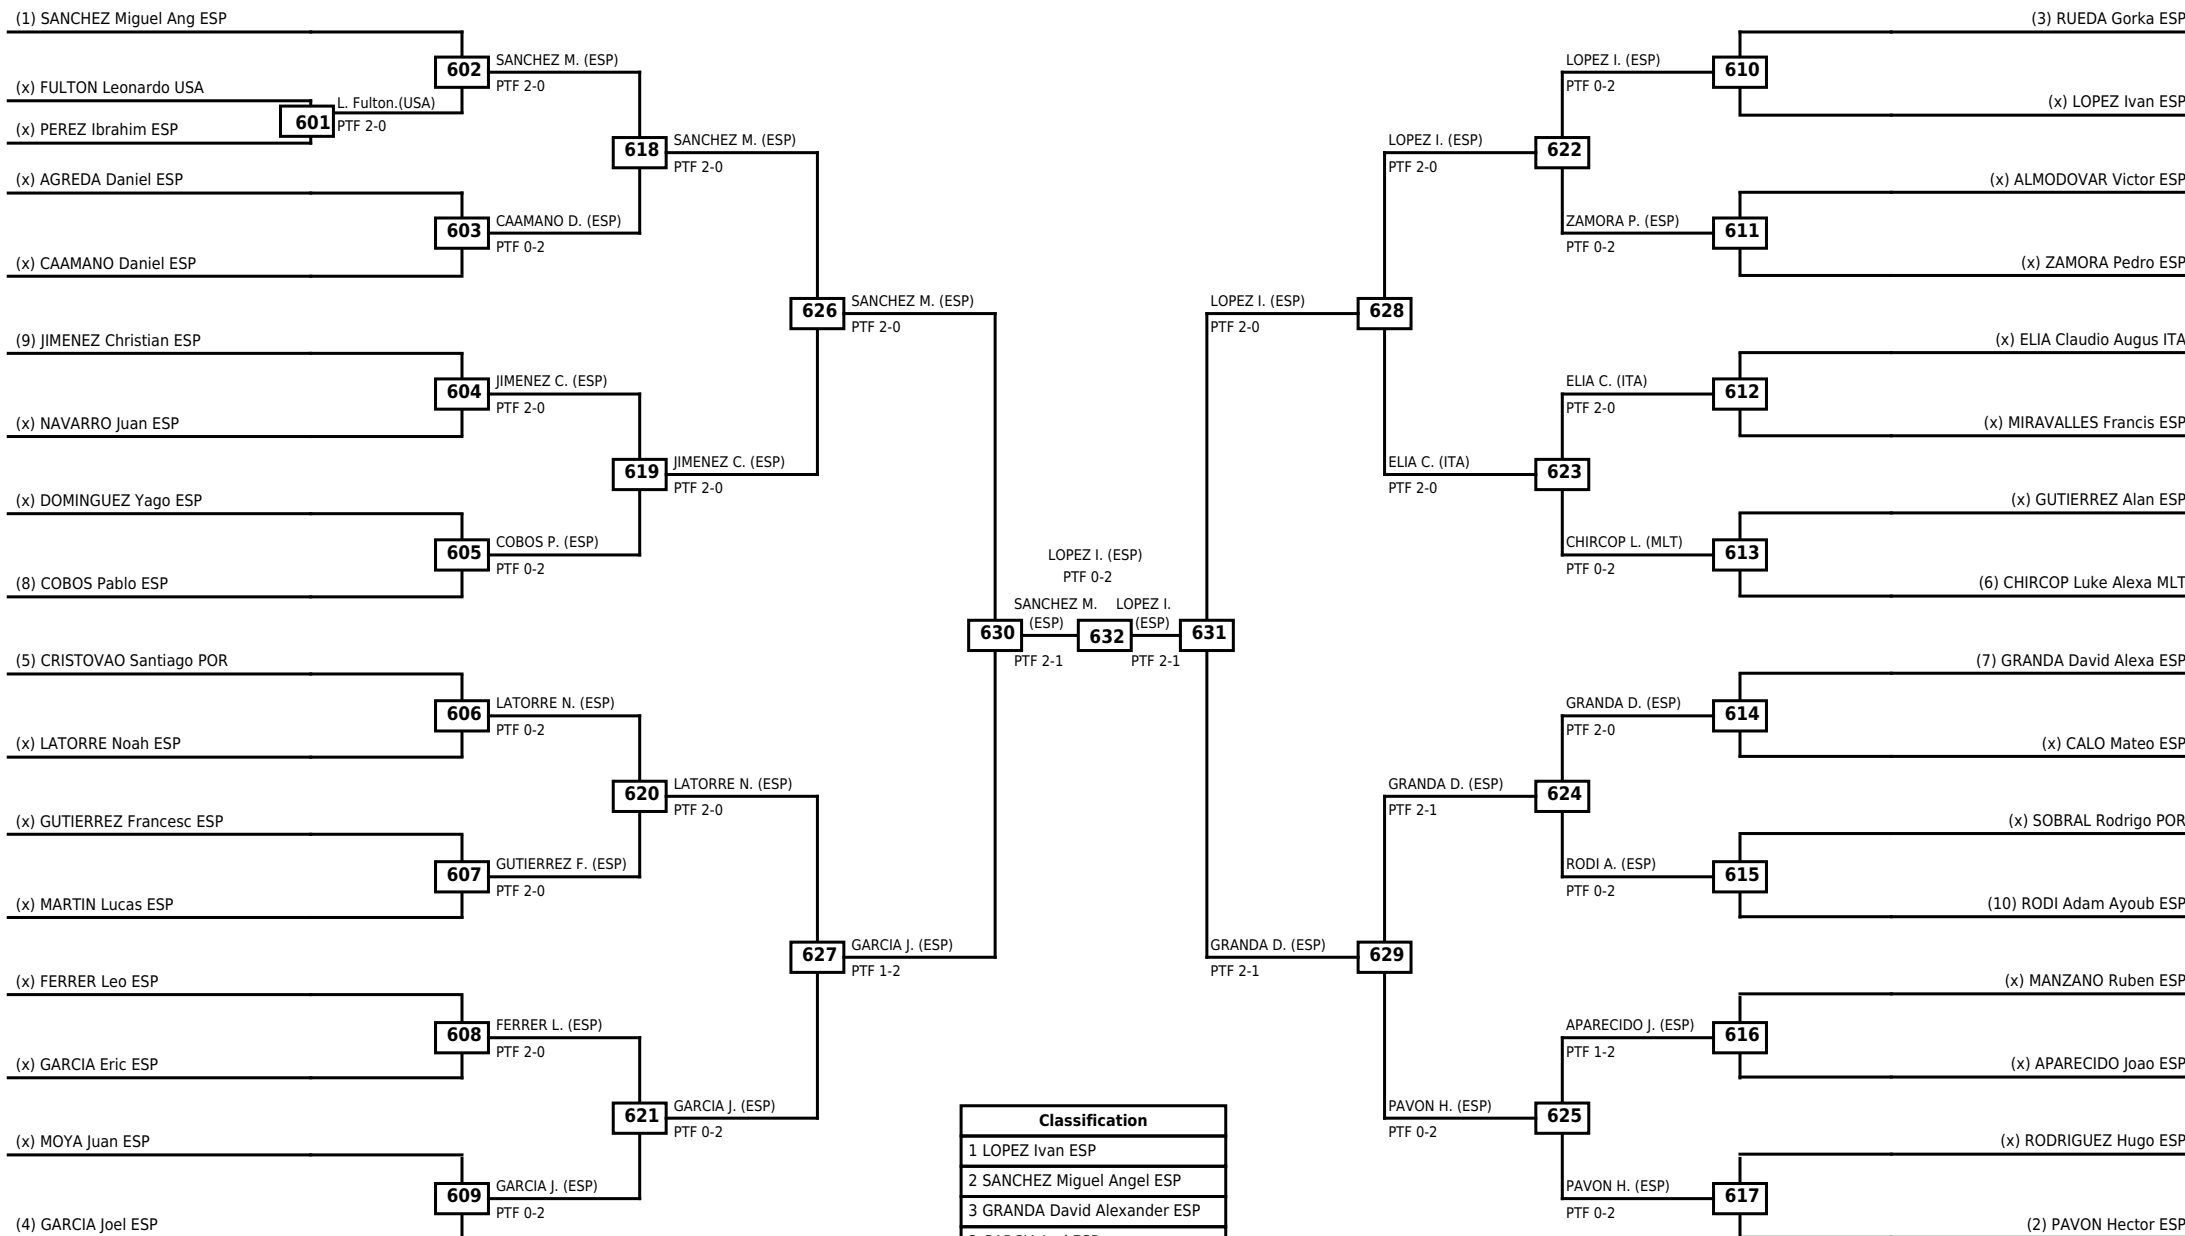

Round of 64   Round of 32   Round of 16   Quarterfinals   Semifinals   Final   Semifinals   Quarterfinals   Round of 16   Round of 32   Round of 64

LEGEND RSC: Win by Referee stops contest   WDR: Win by Withdrawal   DQB: Win by Disqualification for Unsportsmanlike behavior
(x)Seed   PTF: Win by Final score   DSQ: Win by Disqualification   R: Round