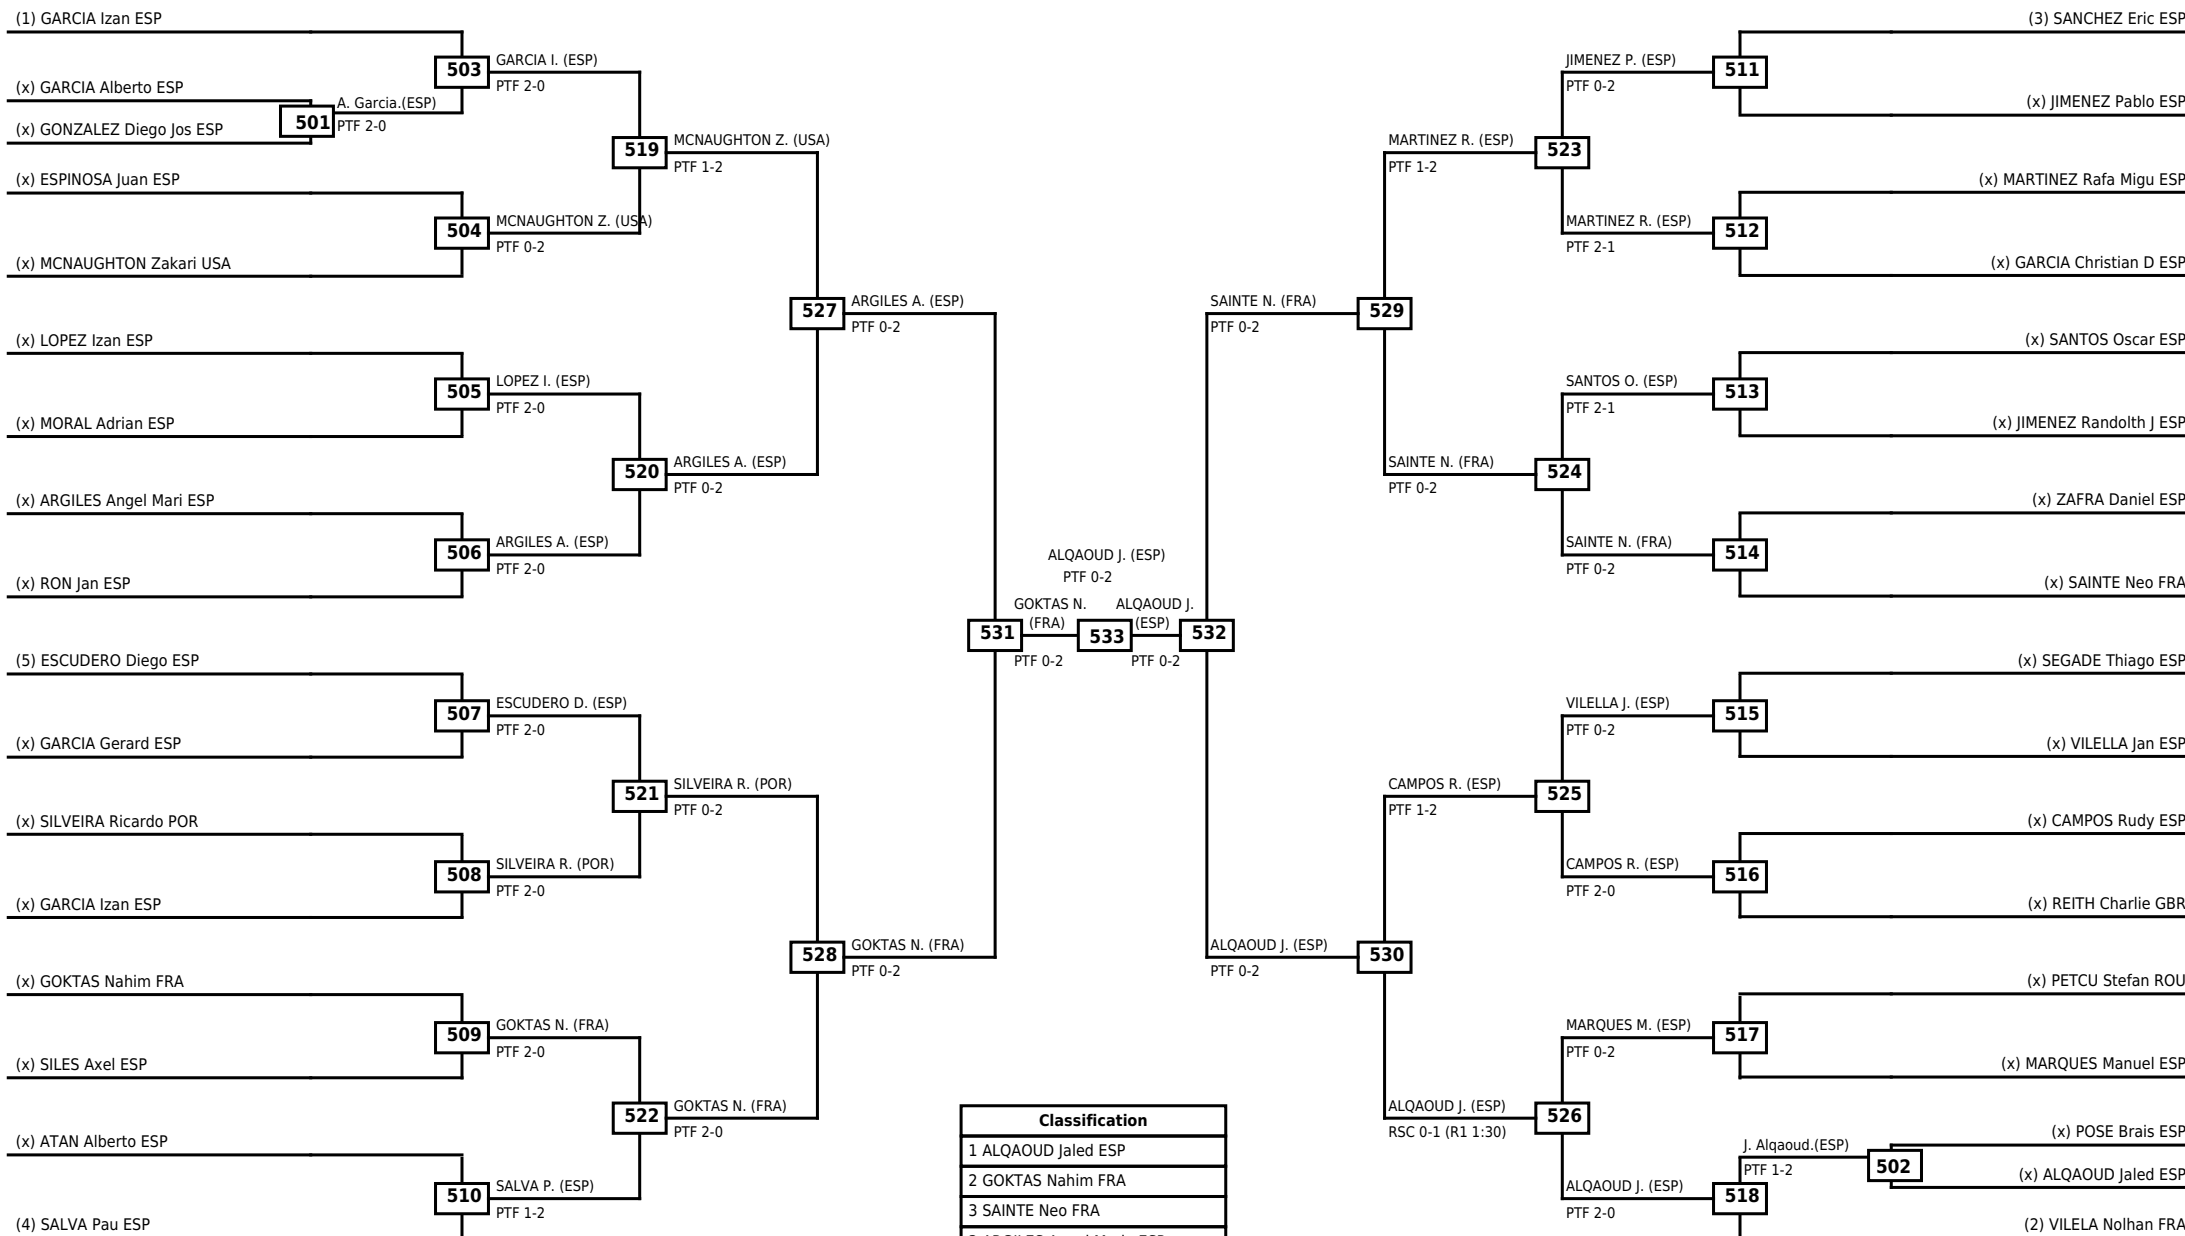

Round of 64   Round of 32   Round of 16   Quarterfinals   Semifinals   Final   Semifinals   Quarterfinals   Round of 16   Round of 32   Round of 64

LEGEND   RSC: Win by Referee stops contest   WDR: Win by Withdrawal   DQB: Win by Disqualification for Unsportsmanlike behavior
(x)Seed   PTF: Win by Final score   DSQ: Win by Disqualification   R: Round