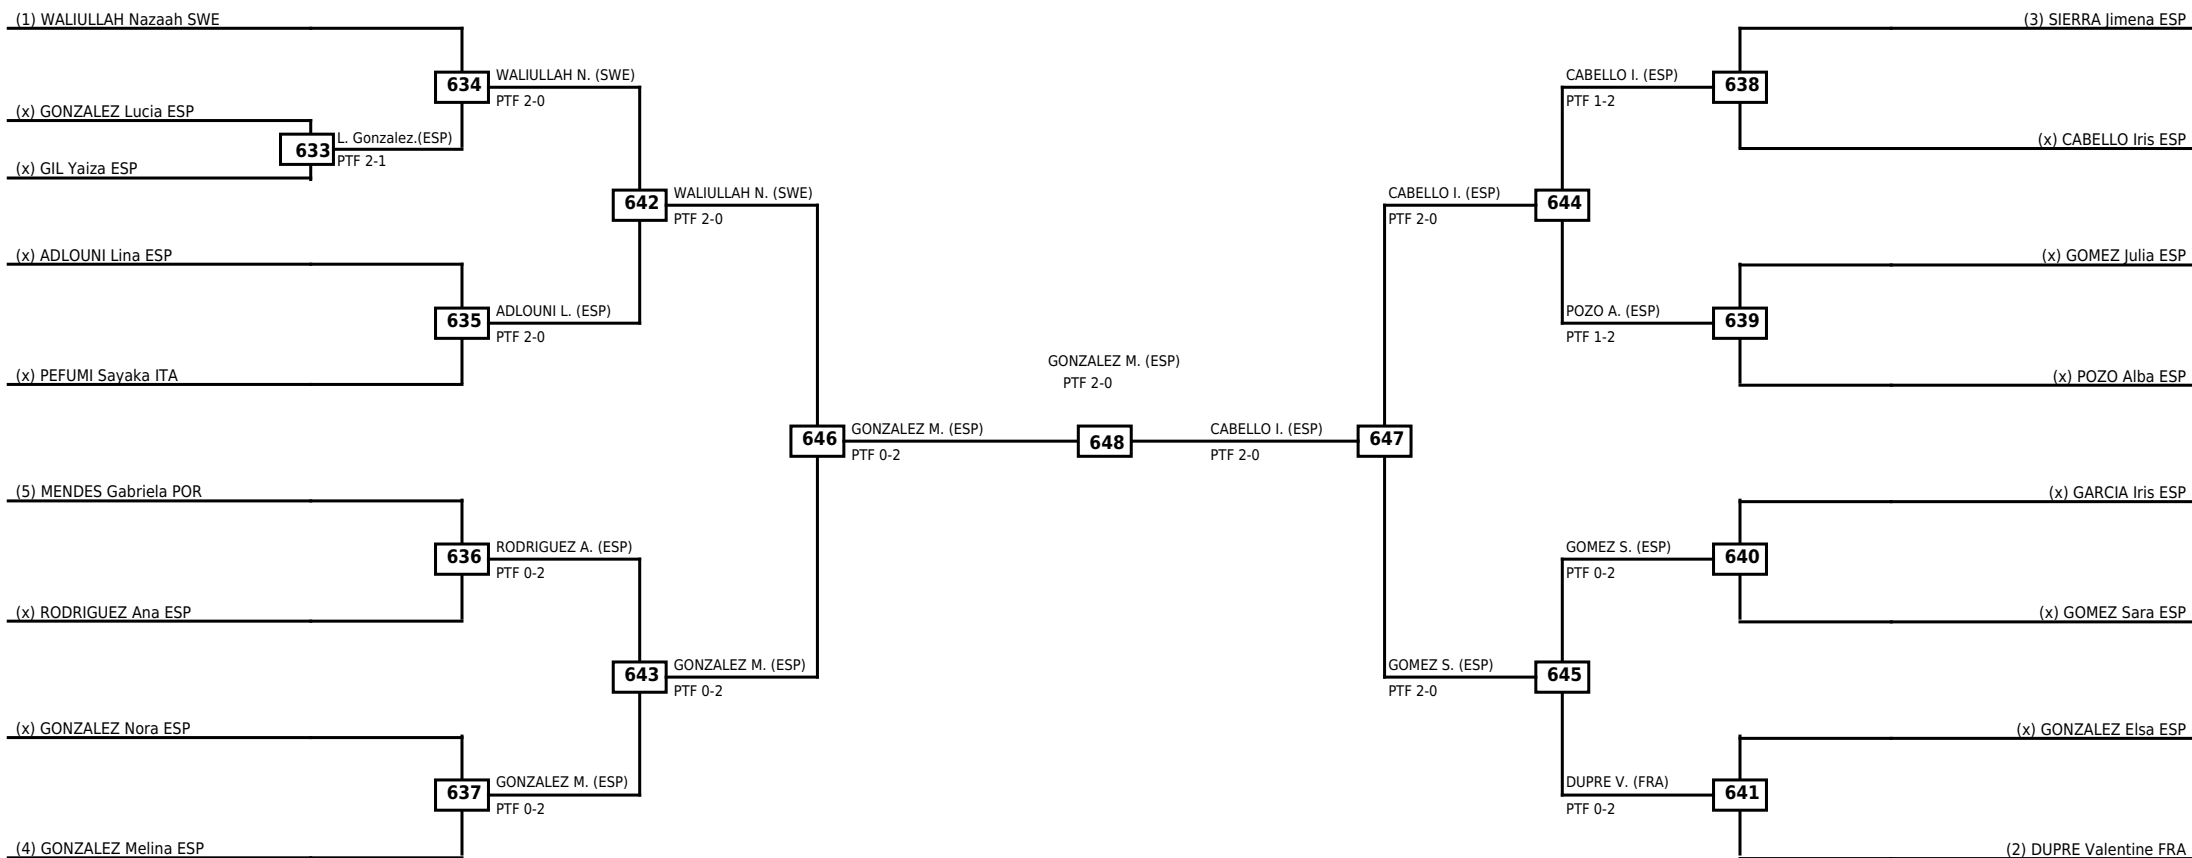

Round of 32   Round of 16   Quarterfinals   Semifinals   Final   Semifinals   Quarterfinals   Round of 16   Round of 32

Classification
1 GONZALEZ Melina ESP
2 CABELLO Iris ESP
3 WALIULLAH Nazaah SWE
3 GOMEZ Sara ESP

LEGEND   RSC: Win by Referee stops contest   WDR: Win by Withdrawal   DQB: Win by Disqualification for Unsportsmanlike behavior
(x)Seed   PTF: Win by Final score   DSQ: Win by Disqualification   R: Round