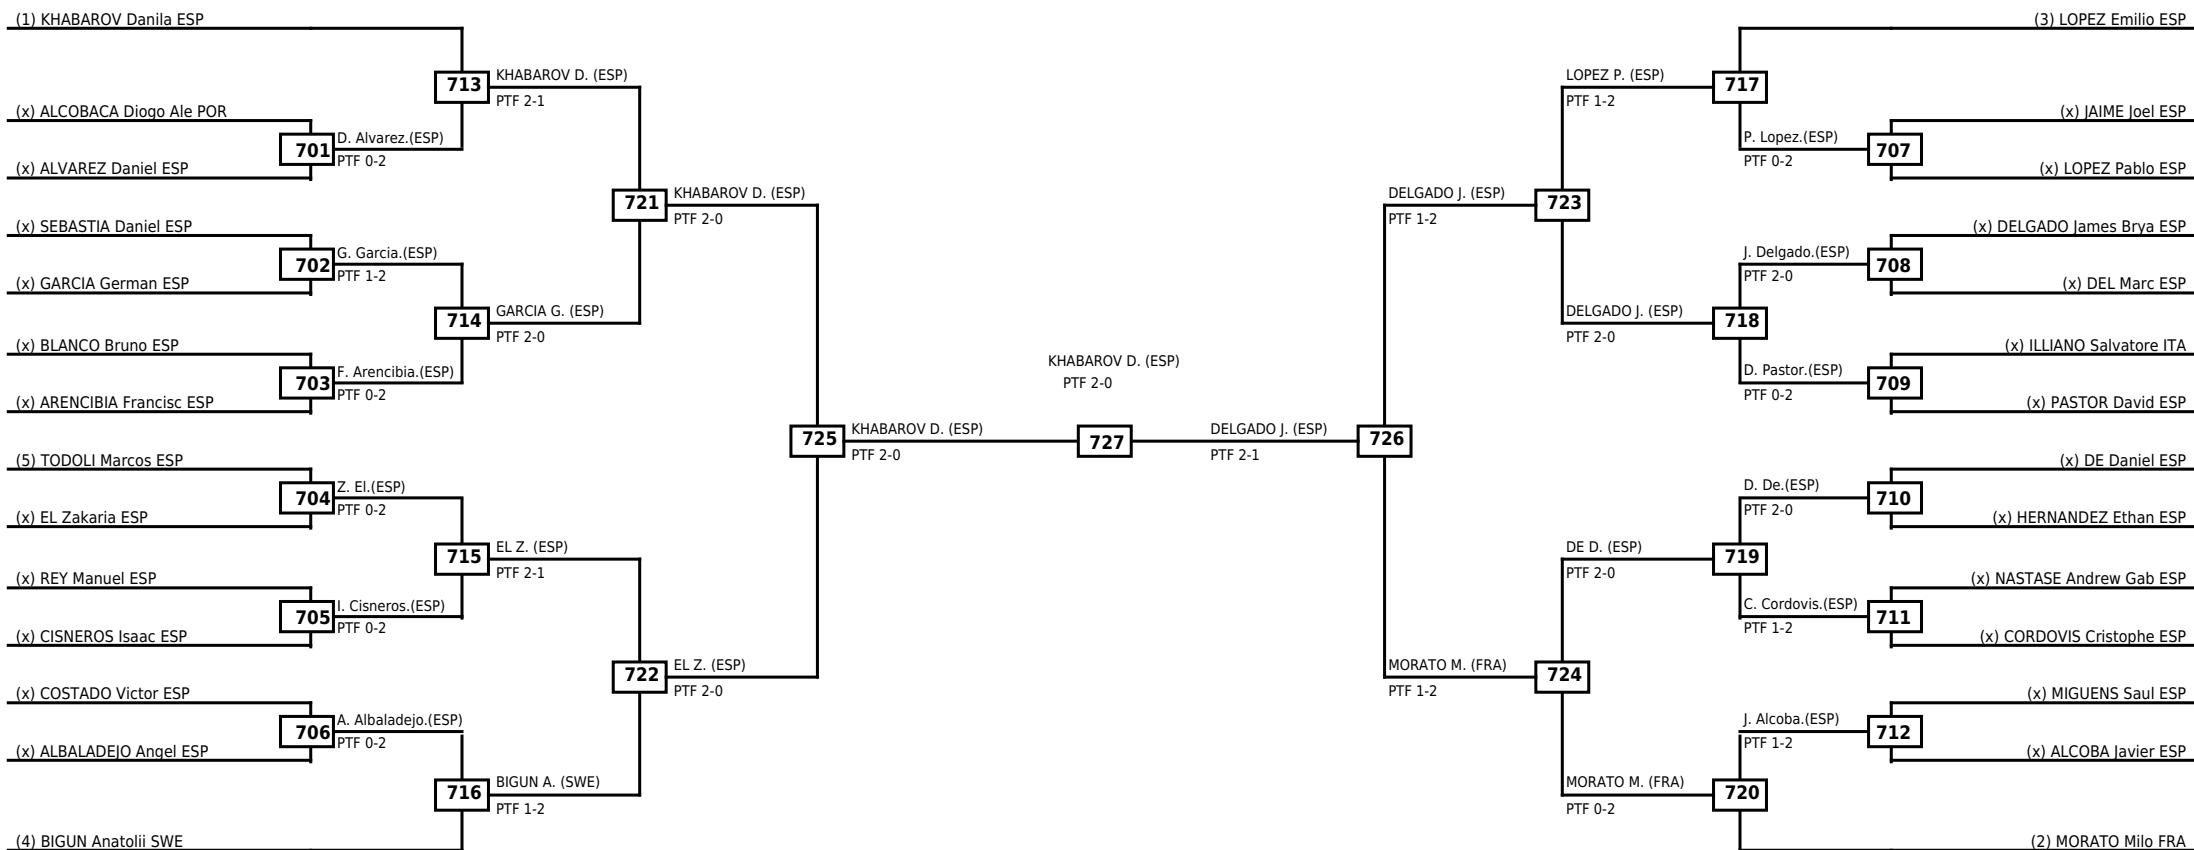

Round of 16	Quarterfinals	Semifinals	Final
-------------	---------------	------------	-------

Classification
1 HENARES Javier ESP
2 LOPEZ Mario ESP
3 VELEZ Ion ESP
3 QUINTERO Anton ESP

LEGEND RSC: Win by Referee stops contest WDR: Win by Withdrawal DQB: Win by Disqualification for Unsportsmanlike behavior
 (x)Seed PTF: Win by Final score DSQ: Win by Disqualification R: Round

Round of 32 Round of 16 Quarterfinals Semifinals Final Semifinals Quarterfinals Round of 16 Round of 32

Classification
1 KHABAROV Danila ESP
2 DELGADO James Bryant ESP
3 MORATO Milo FRA
3 EL Zakaria ESP

LEGEND RSC: Win by Referee stops contest WDR: Win by Withdrawal DQB: Win by Disqualification for Unsportsmanlike behavior
 (x)Seed PTF: Win by Final score DSQ: Win by Disqualification R: Round

Round of 64 Round of 32 Round of 16 Quarterfinals Semifinals Final Semifinals Quarterfinals Round of 16 Round of 32 Round of 64