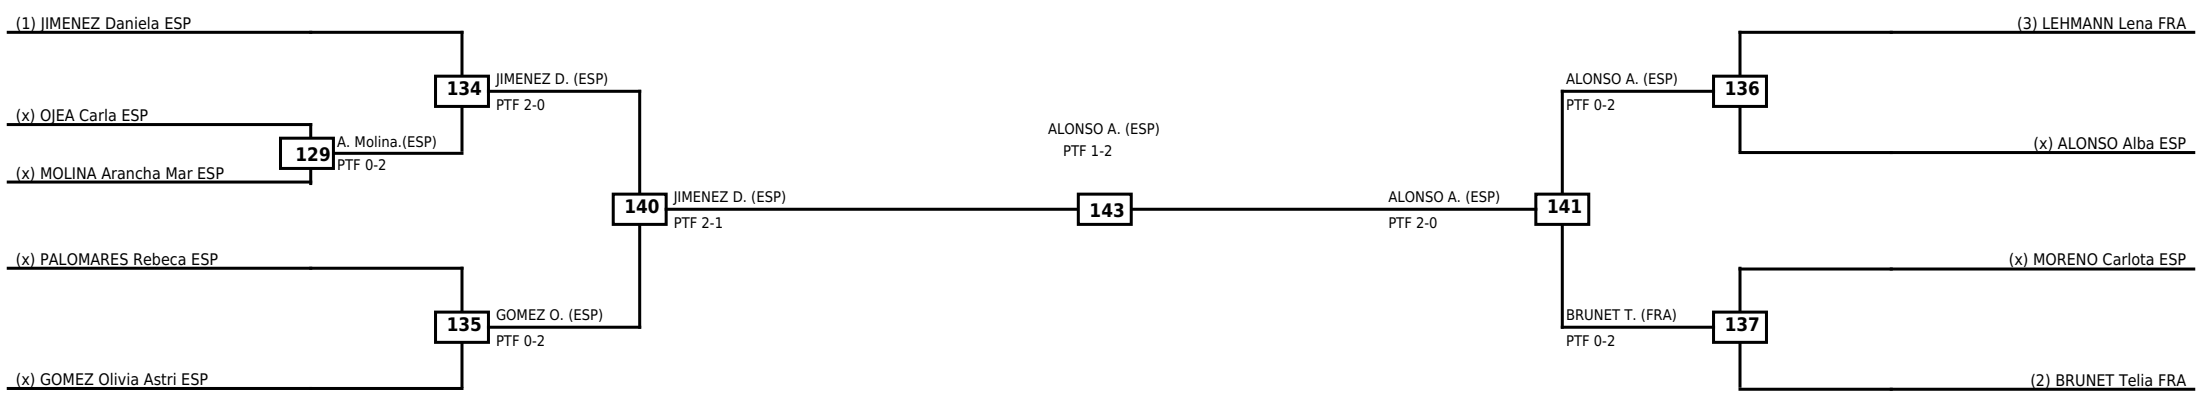

Round of 16	Quarterfinals	Semifinals	Final

Classification
1 ALONSO Alba ESP
2 JIMENEZ Daniela ESP
3 BRUNET Telia FRA
3 GOMEZ Olivia Astrid ESP

LEGEND	RSC: Win by Referee stops contest	WDR: Win by Withdrawal	DQB: Win by Disqualification for Unsportsmanlike behavior
(x)Seed	PTF: Win by Final score	DSQ: Win by Disqualification	R: Round