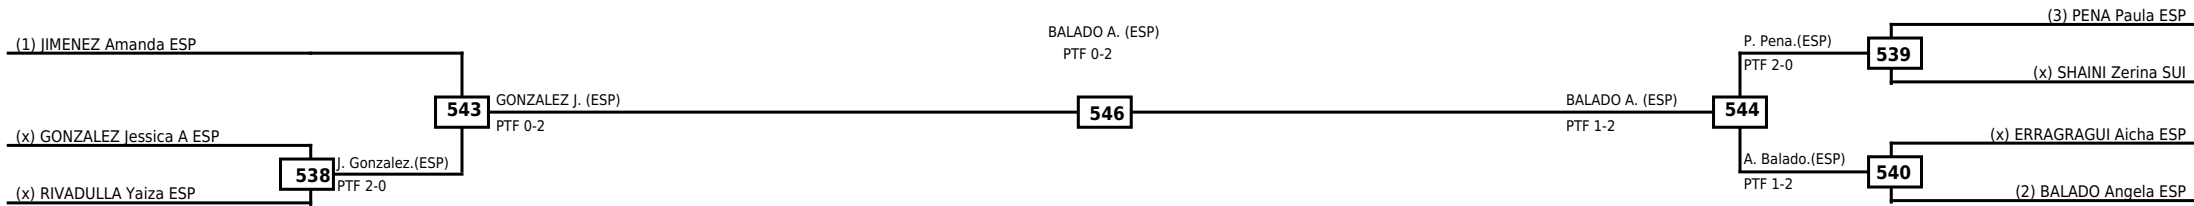

Quarterfinals Semifinals

Final

Semifinals

Quarterfinals

Classification
1 BALADO Angela ESP
2 GONZALEZ Jessica Aidee ESP
3 JIMENEZ Amanda ESP
3 PENA Paula ESP

LEGEND RSC: Win by Referee stops contest   WDR: Win by Withdrawal   DQB: Win by Disqualification for Unsportsmanlike behavior
(x)Seed   PTF: Win by Final score   DSQ: Win by Disqualification   R: Round