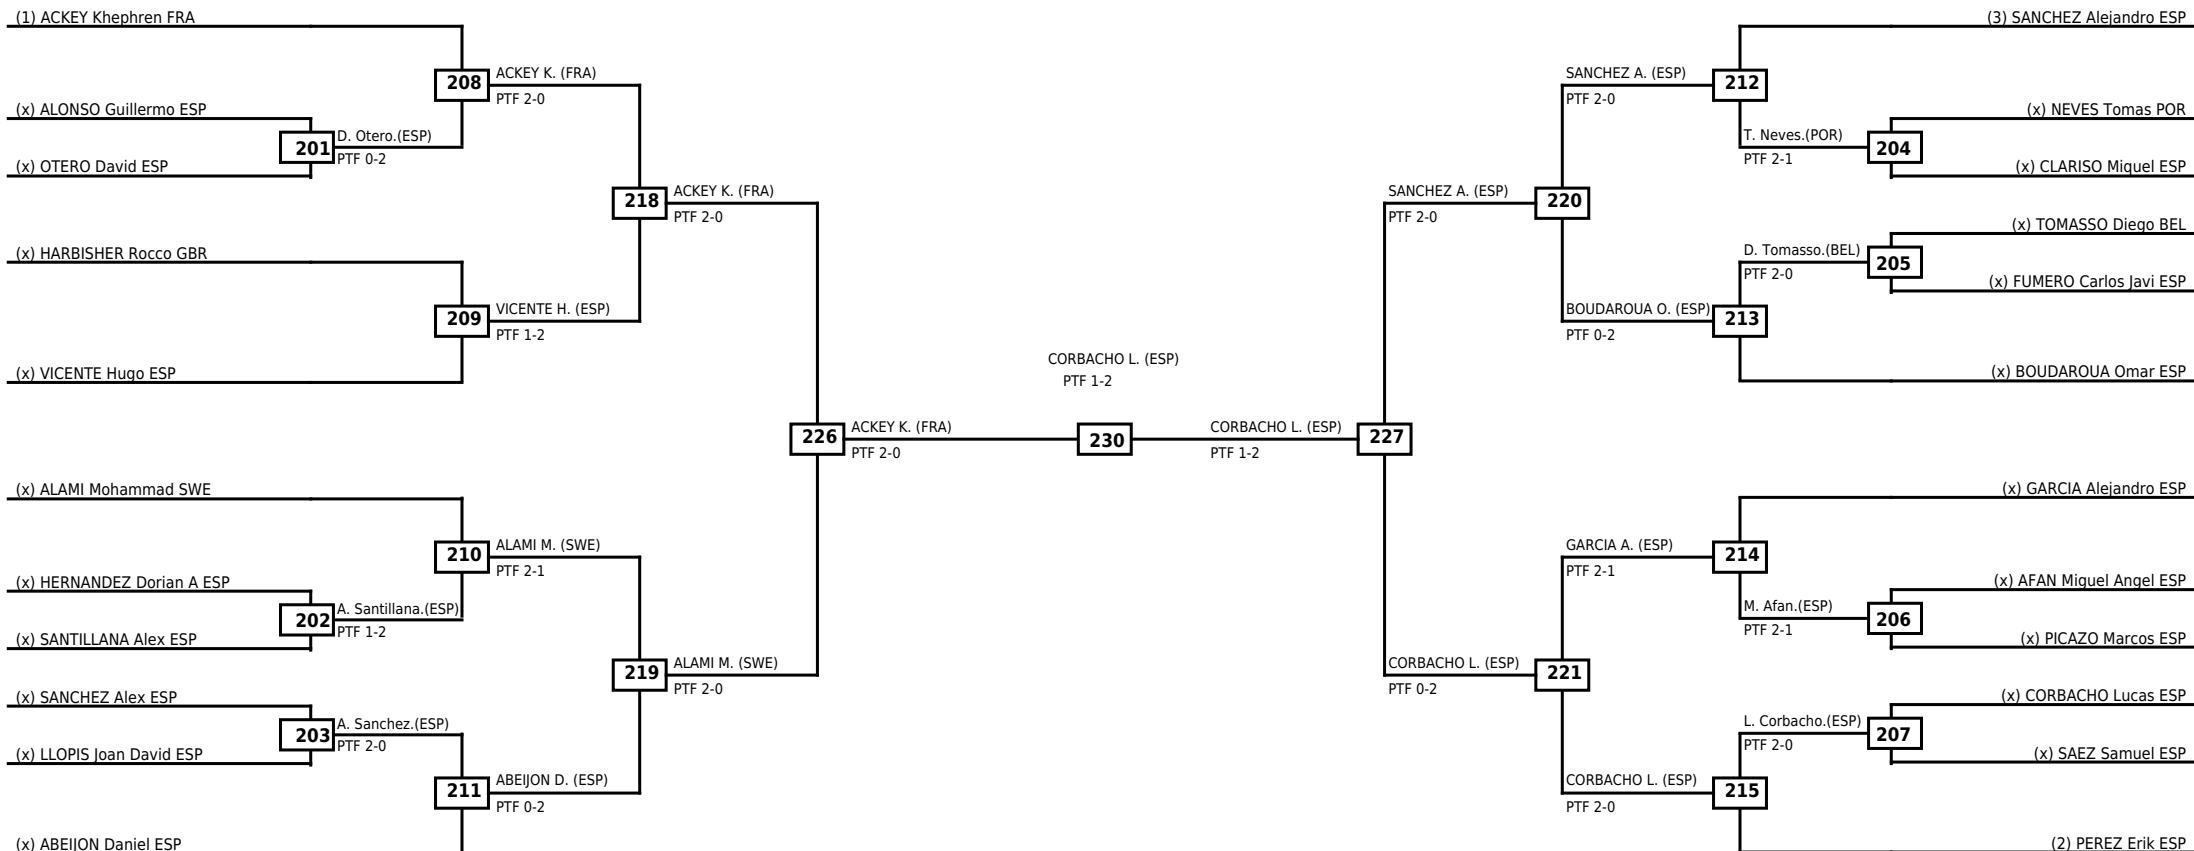

Round of 32   Round of 16   Quarterfinals   Semifinals   Final   Semifinals   Quarterfinals   Round of 16   Round of 32

Classification
1 CORBACHO Lucas ESP
2 ACKEY Khephren FRA
3 ALAMI Mohammad SWE
3 SANCHEZ Alejandro ESP

LEGEND RSC: Win by Referee stops contest   WDR: Win by Withdrawal   DQB: Win by Disqualification for Unsportsmanlike behavior
(x)Seed   PTF: Win by Final score   DSQ: Win by Disqualification   R: Round