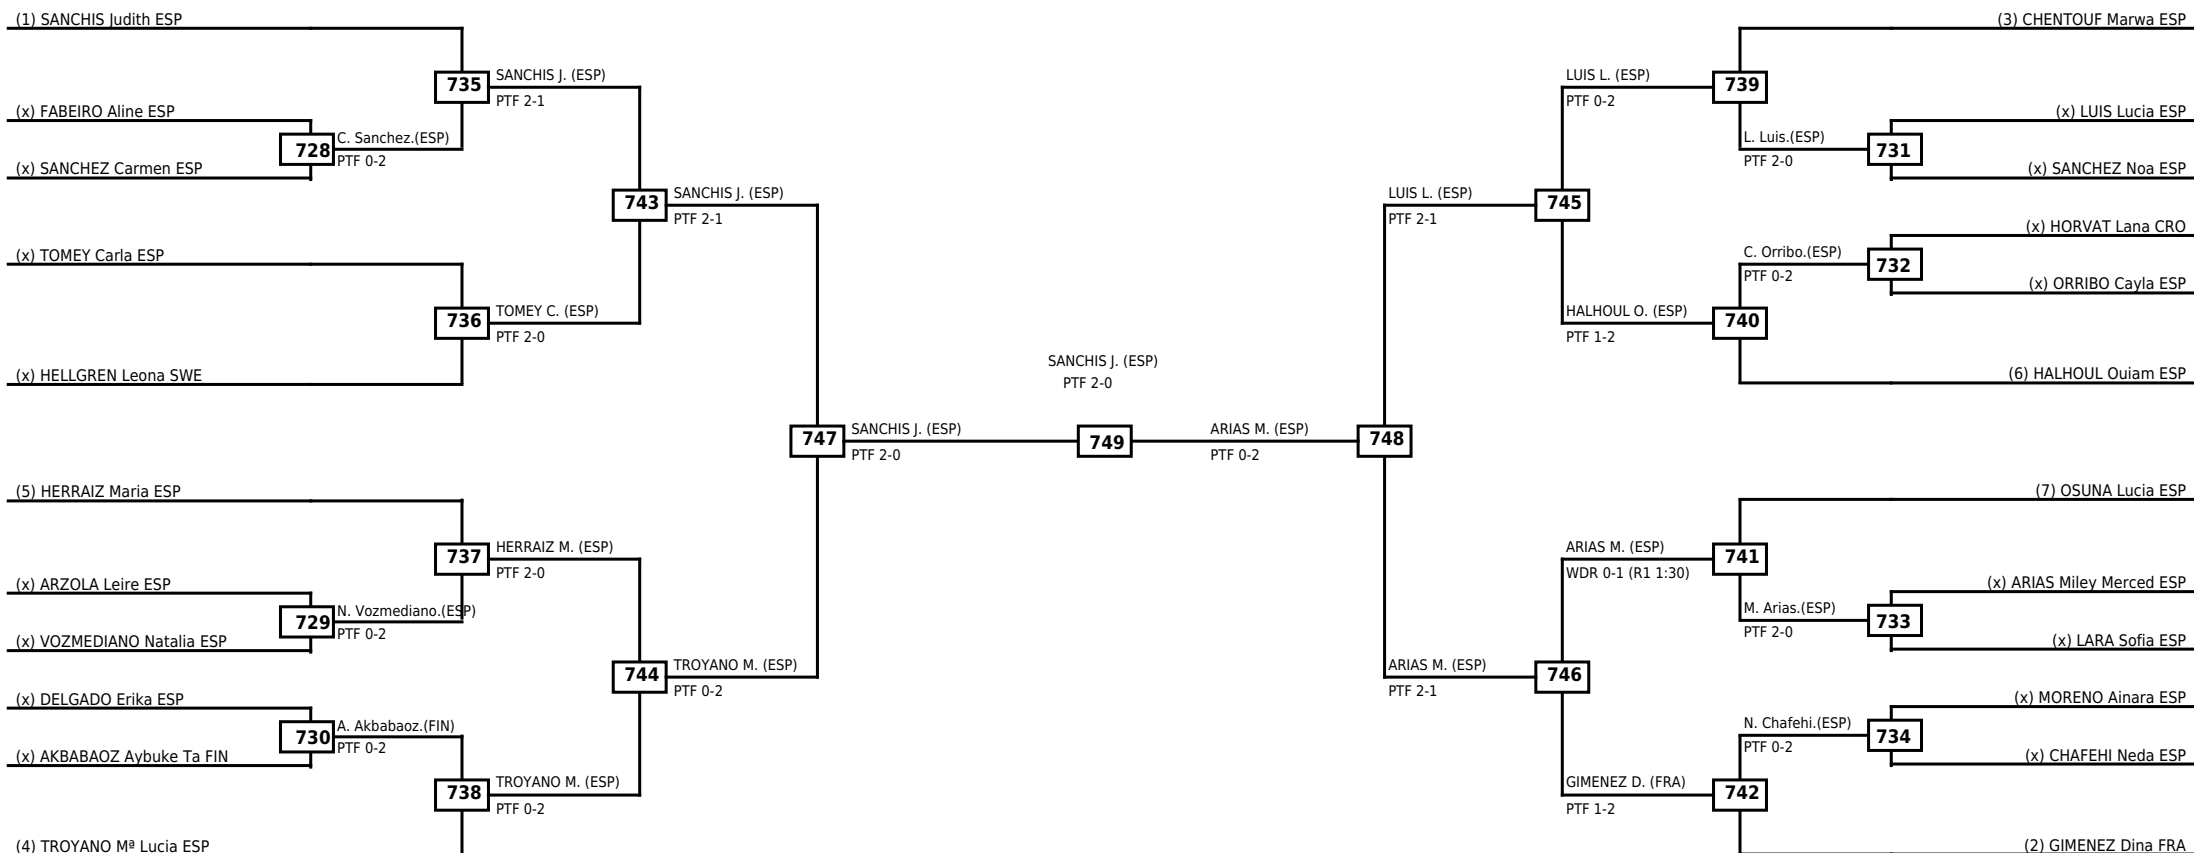

Round of 32   Round of 16   Quarterfinals   Semifinals   Final   Semifinals   Quarterfinals   Round of 16   Round of 32

Classification
1 SANCHIS Judith ESP
2 ARIAS MALDONADO Miley Mercedes ESP
3 TROYANO Mª Lucia ESP
3 LUIS Lucia ESP

LEGEND RSC: Win by Referee stops contest   WDR: Win by Withdrawal   DQB: Win by Disqualification for Unsportsmanlike behavior
(x)Seed   PTF: Win by Final score   DSQ: Win by Disqualification   R: Round