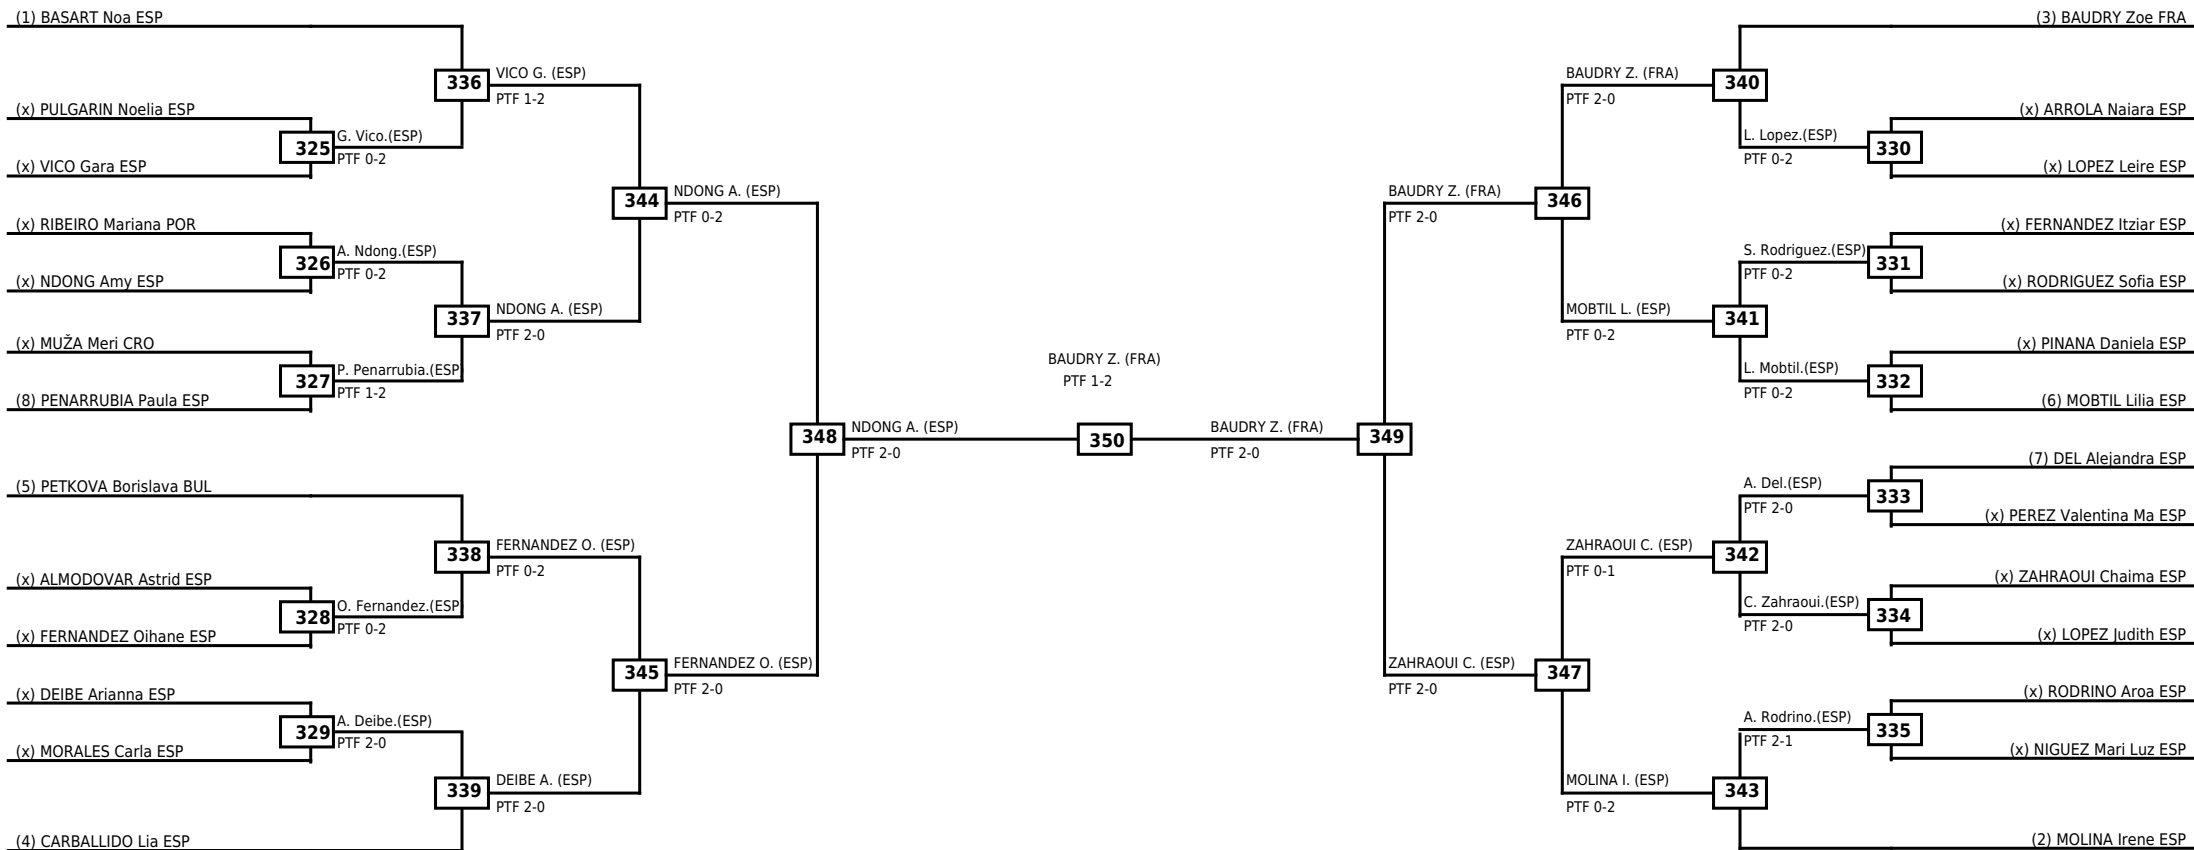

Round of 32   Round of 16   Quarterfinals   Semifinals   Final   Semifinals   Quarterfinals   Round of 16   Round of 32

Classification
1 BAUDRY Zoe FRA
2 NDONG Amy ESP
3 ZAHRAOUI Chaima ESP
3 FERNANDEZ Oihane ESP

LEGEND RSC: Win by Referee stops contest   WDR: Win by Withdrawal   DQB: Win by Disqualification for Unsportsmanlike behavior
(x)Seed   PTF: Win by Final score   DSQ: Win by Disqualification   R: Round