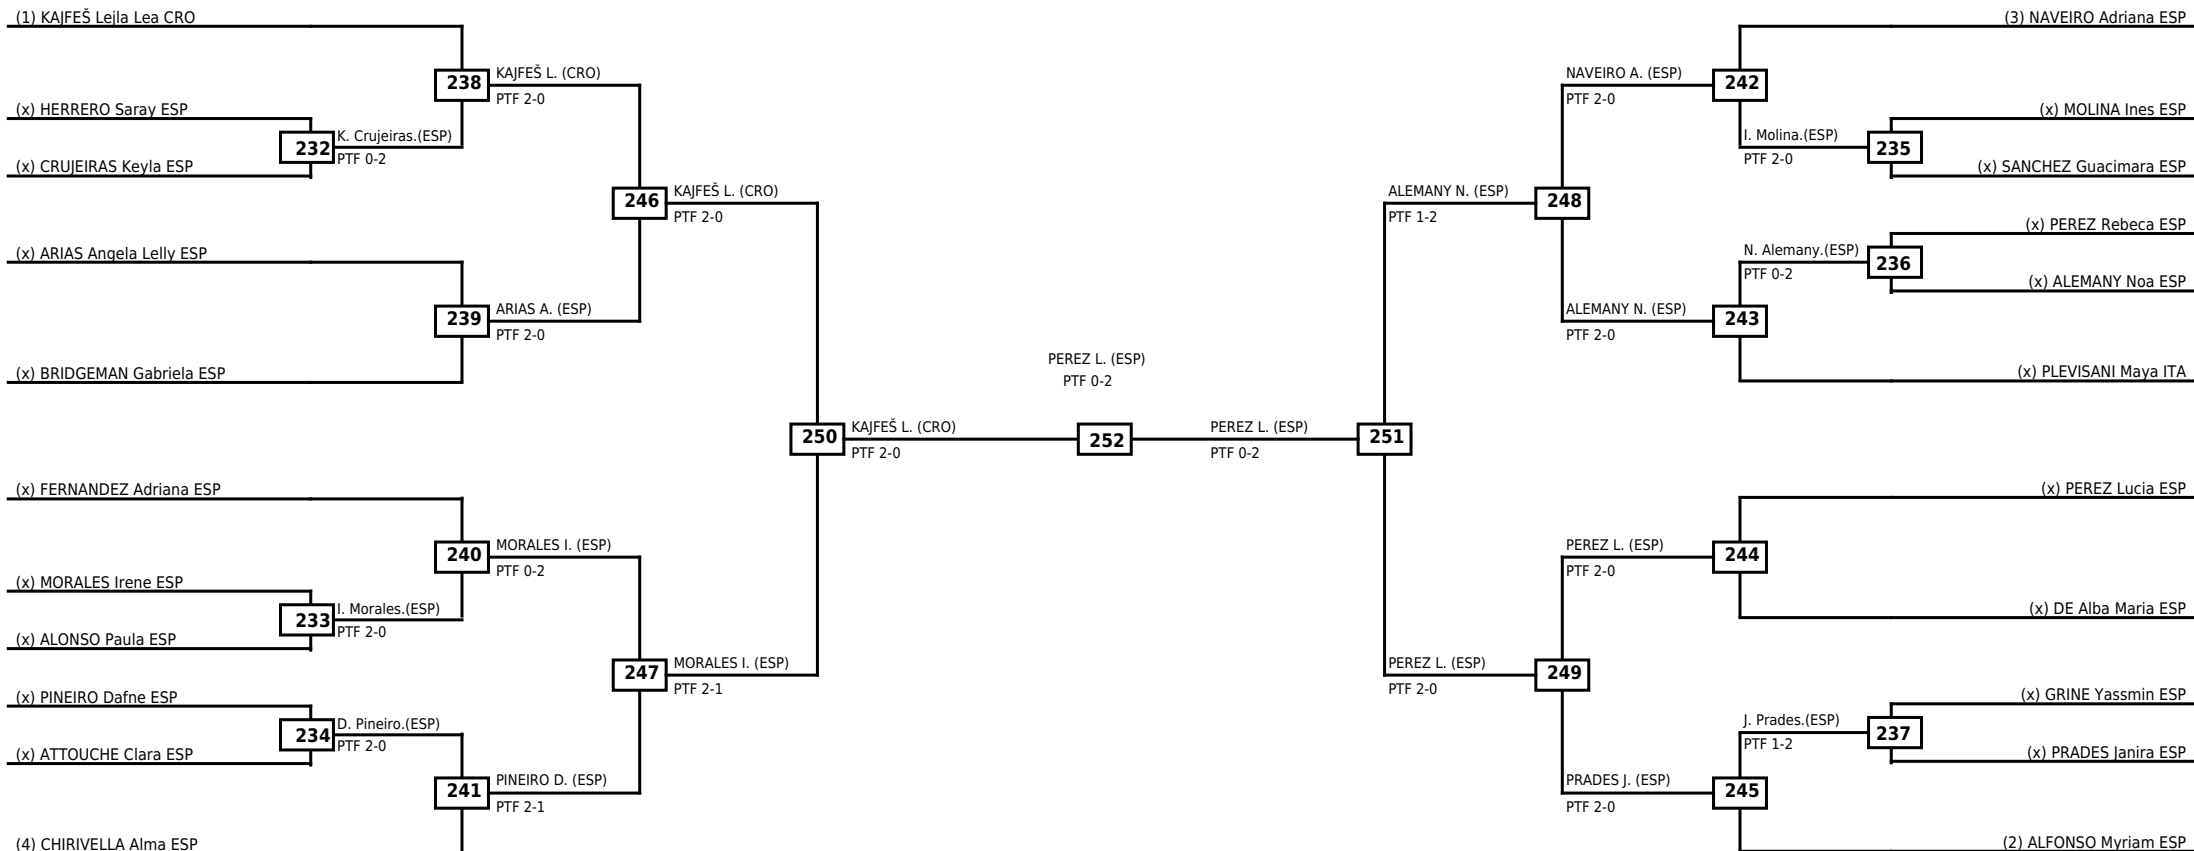

Round of 32   Round of 16   Quarterfinals   Semifinals   Final   Semifinals   Quarterfinals   Round of 16   Round of 32

Classification
1 PEREZ Lucia ESP
2 KAJFEŠ Lejla Lea CRO
3 MORALES Irene ESP
3 ALEMANY Noa ESP

LEGEND RSC: Win by Referee stops contest   WDR: Win by Withdrawal   DQB: Win by Disqualification for Unsportsmanlike behavior
(x)Seed   PTF: Win by Final score   DSQ: Win by Disqualification   R: Round