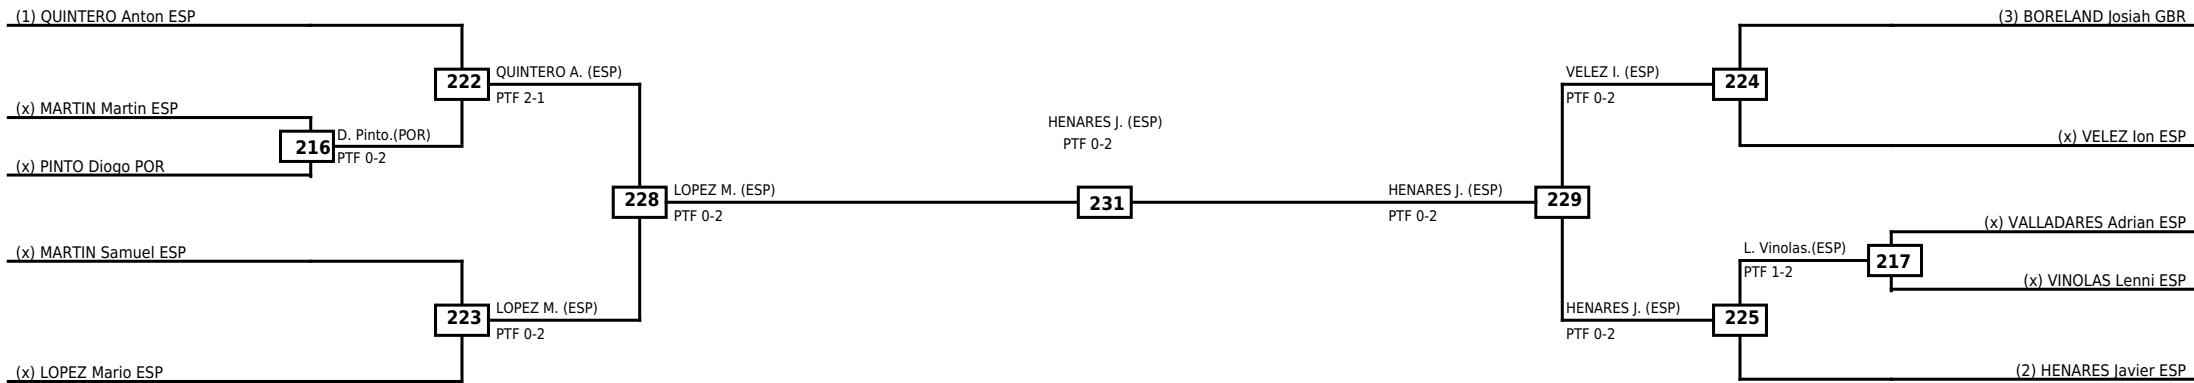

Round of 16	Quarterfinals	Semifinals	Final
-------------	---------------	------------	-------

Classification
1 HENARES Javier ESP
2 LOPEZ Mario ESP
3 VELEZ Ion ESP
3 QUINTERO Anton ESP

LEGEND RSC: Win by Referee stops contest WDR: Win by Withdrawal DQB: Win by Disqualification for Unsportsmanlike behavior
 (x)Seed PTF: Win by Final score DSQ: Win by Disqualification R: Round

LEGEND RSC: Win by Referee stops contest WDR: Win by Withdrawal DQB: Win by Disqualification for Unsportsmanlike behavior
 (x)Seed PTF: Win by Final score DSQ: Win by Disqualification R: Round

Round of 64 Round of 32 Round of 16 Quarterfinals Semifinals Final Semifinals Quarterfinals Round of 16 Round of 32 Round of 64